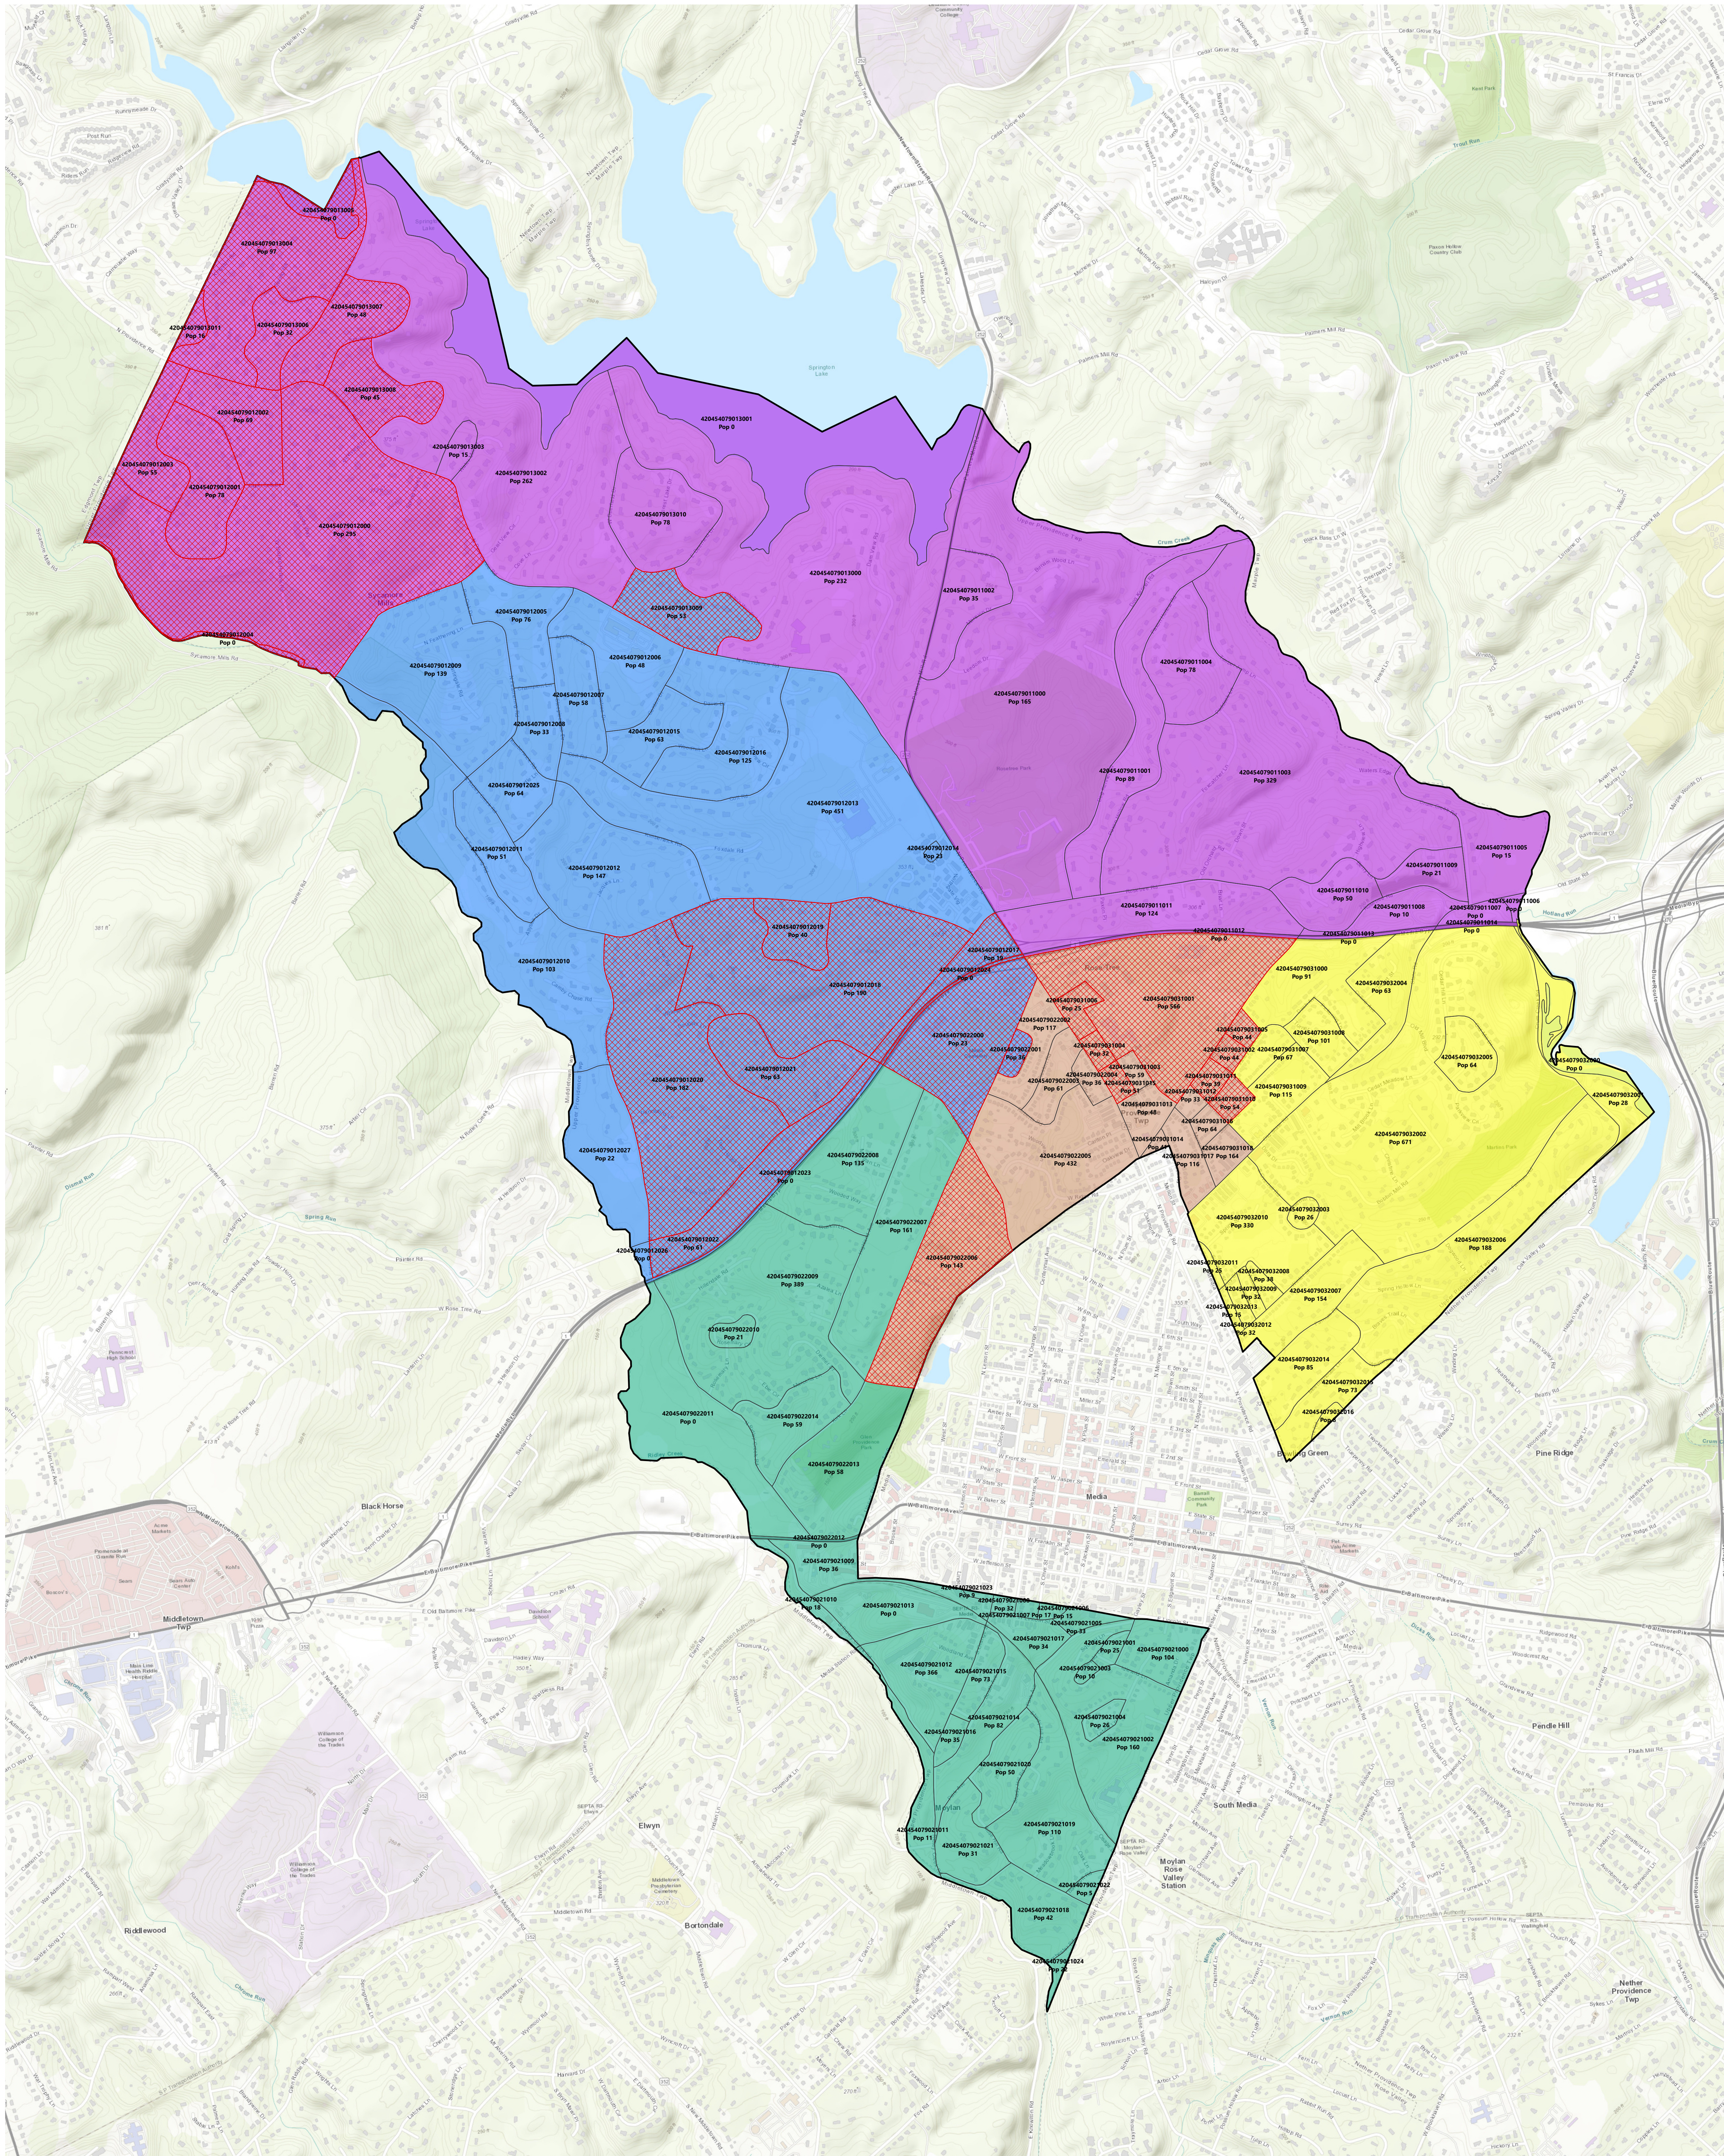

Upper Providence Township

Redistricting Map Proposal 5

Proposed Districts

Census Blocks Changed Districts