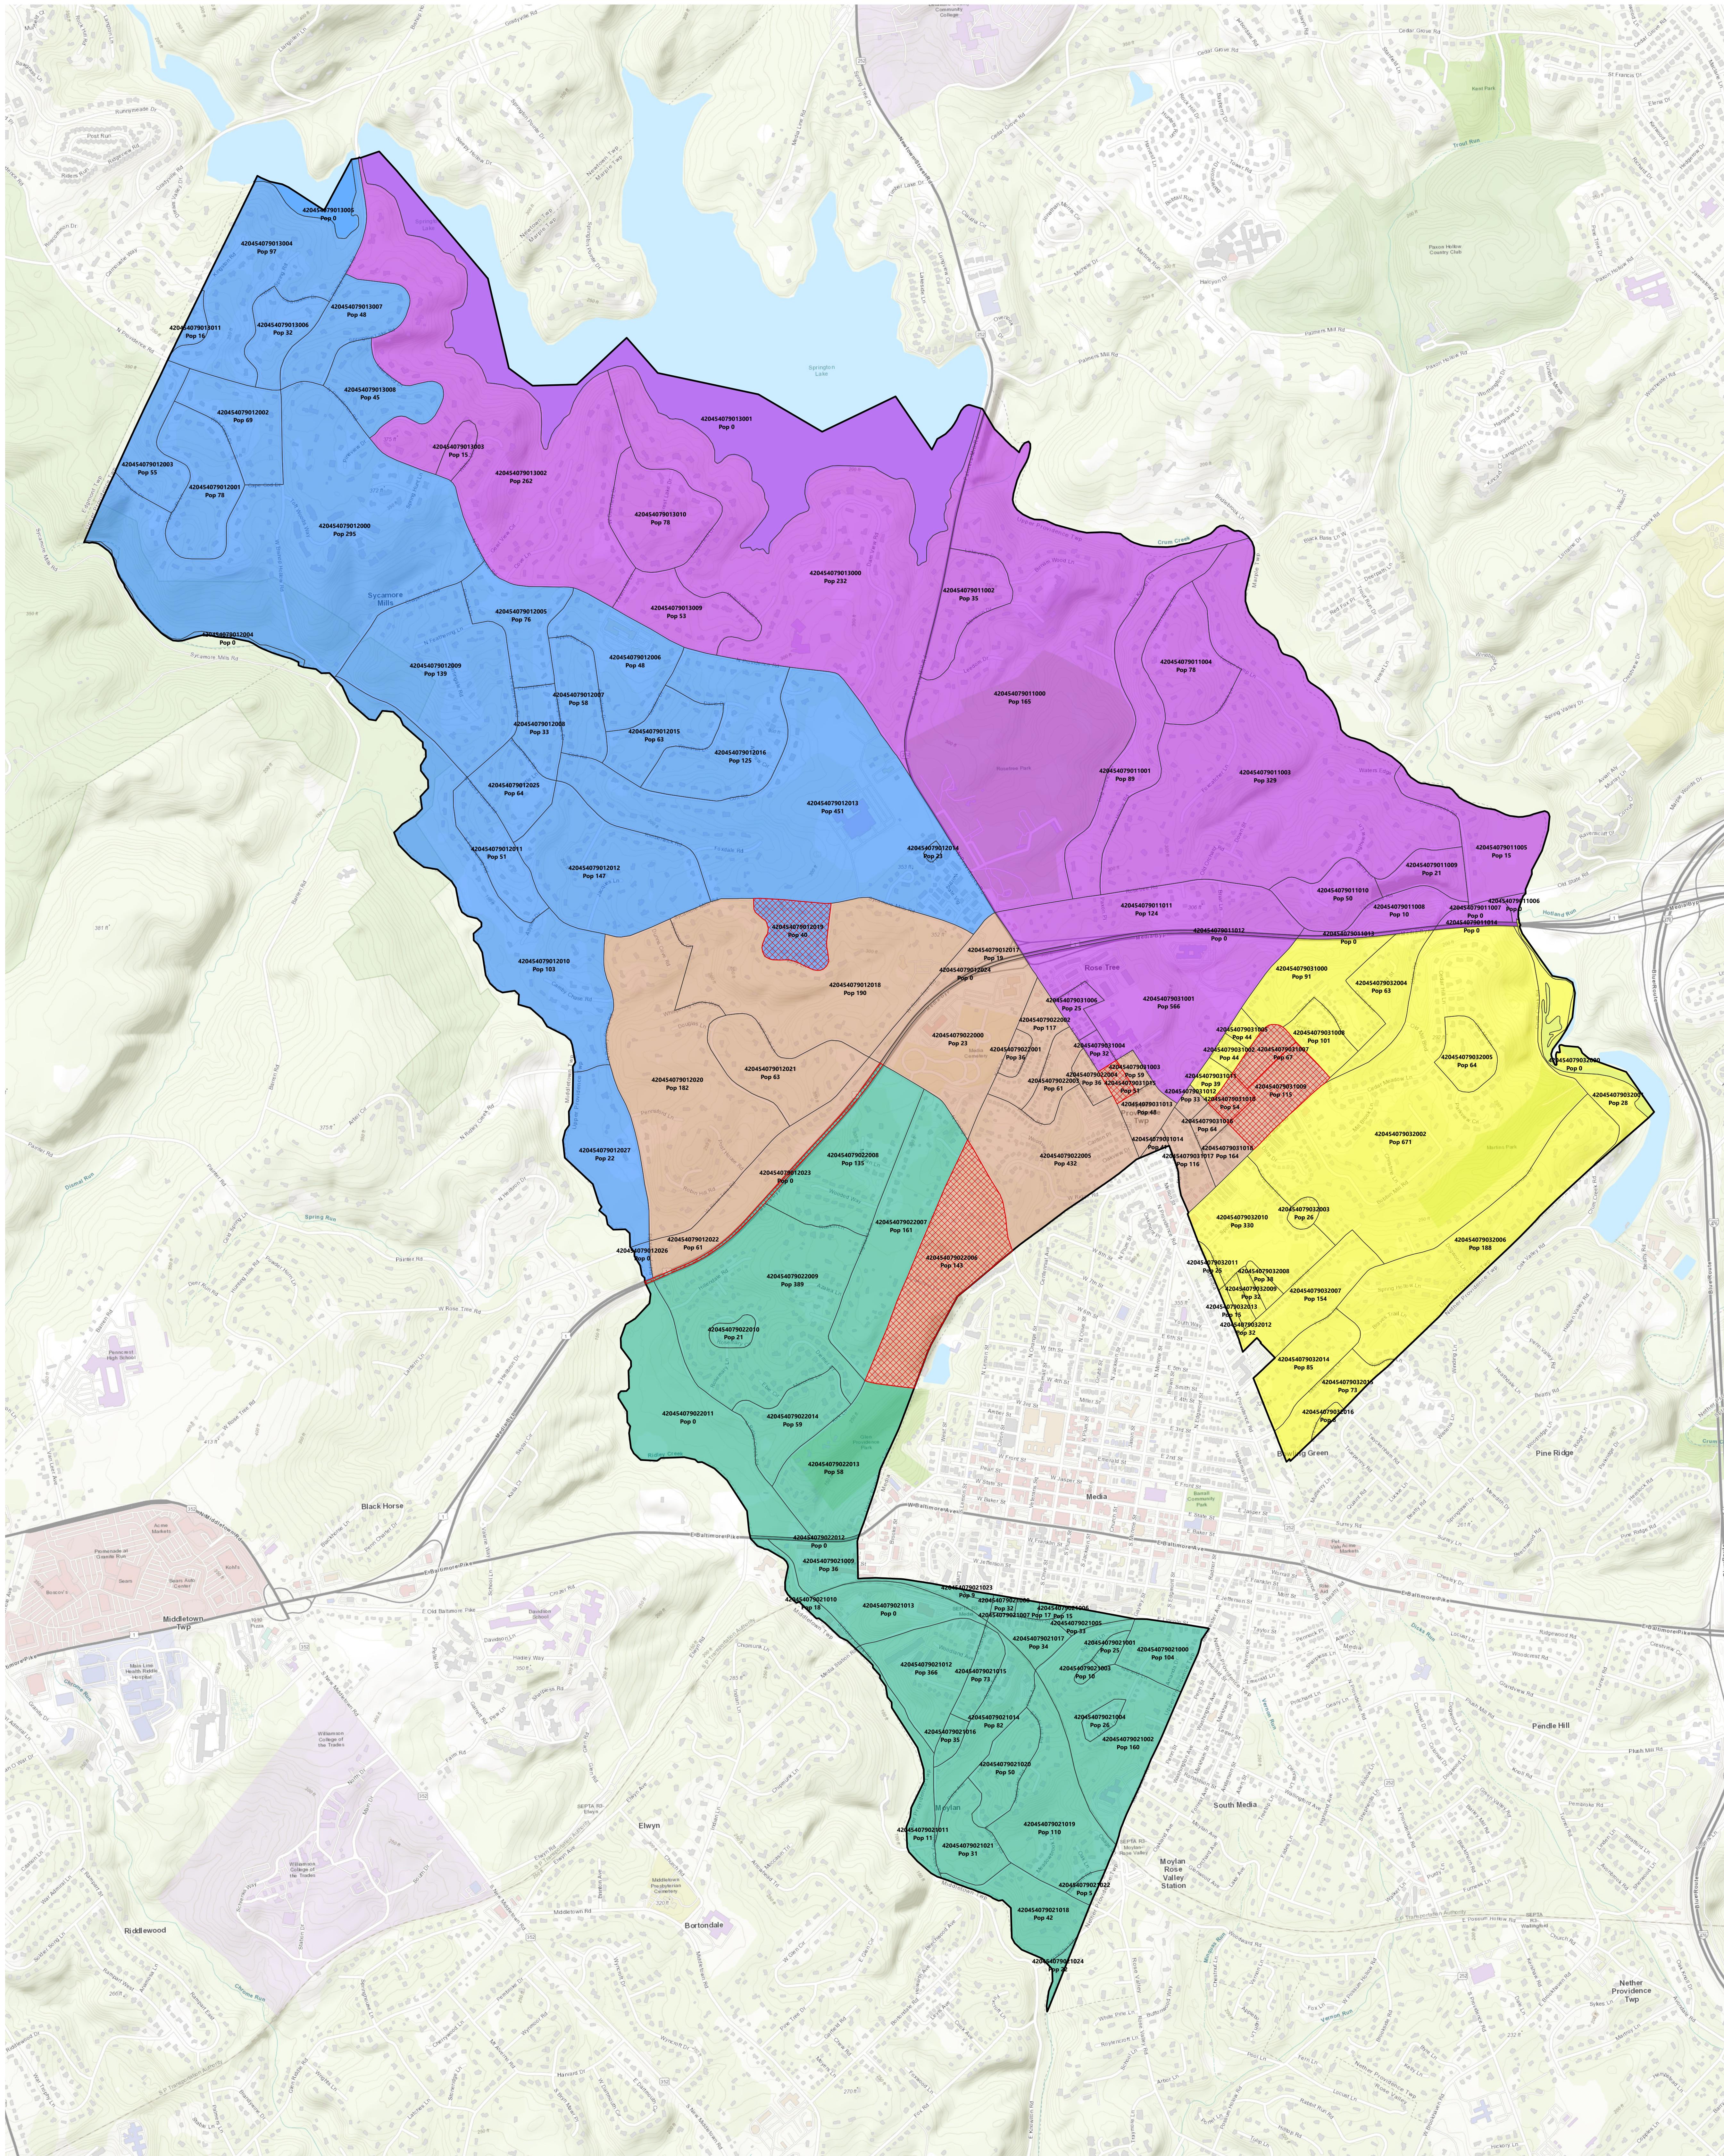

Upper Providence Township

Redistricting Map Proposal 3

Proposed Districts

Census Block Changed Districts