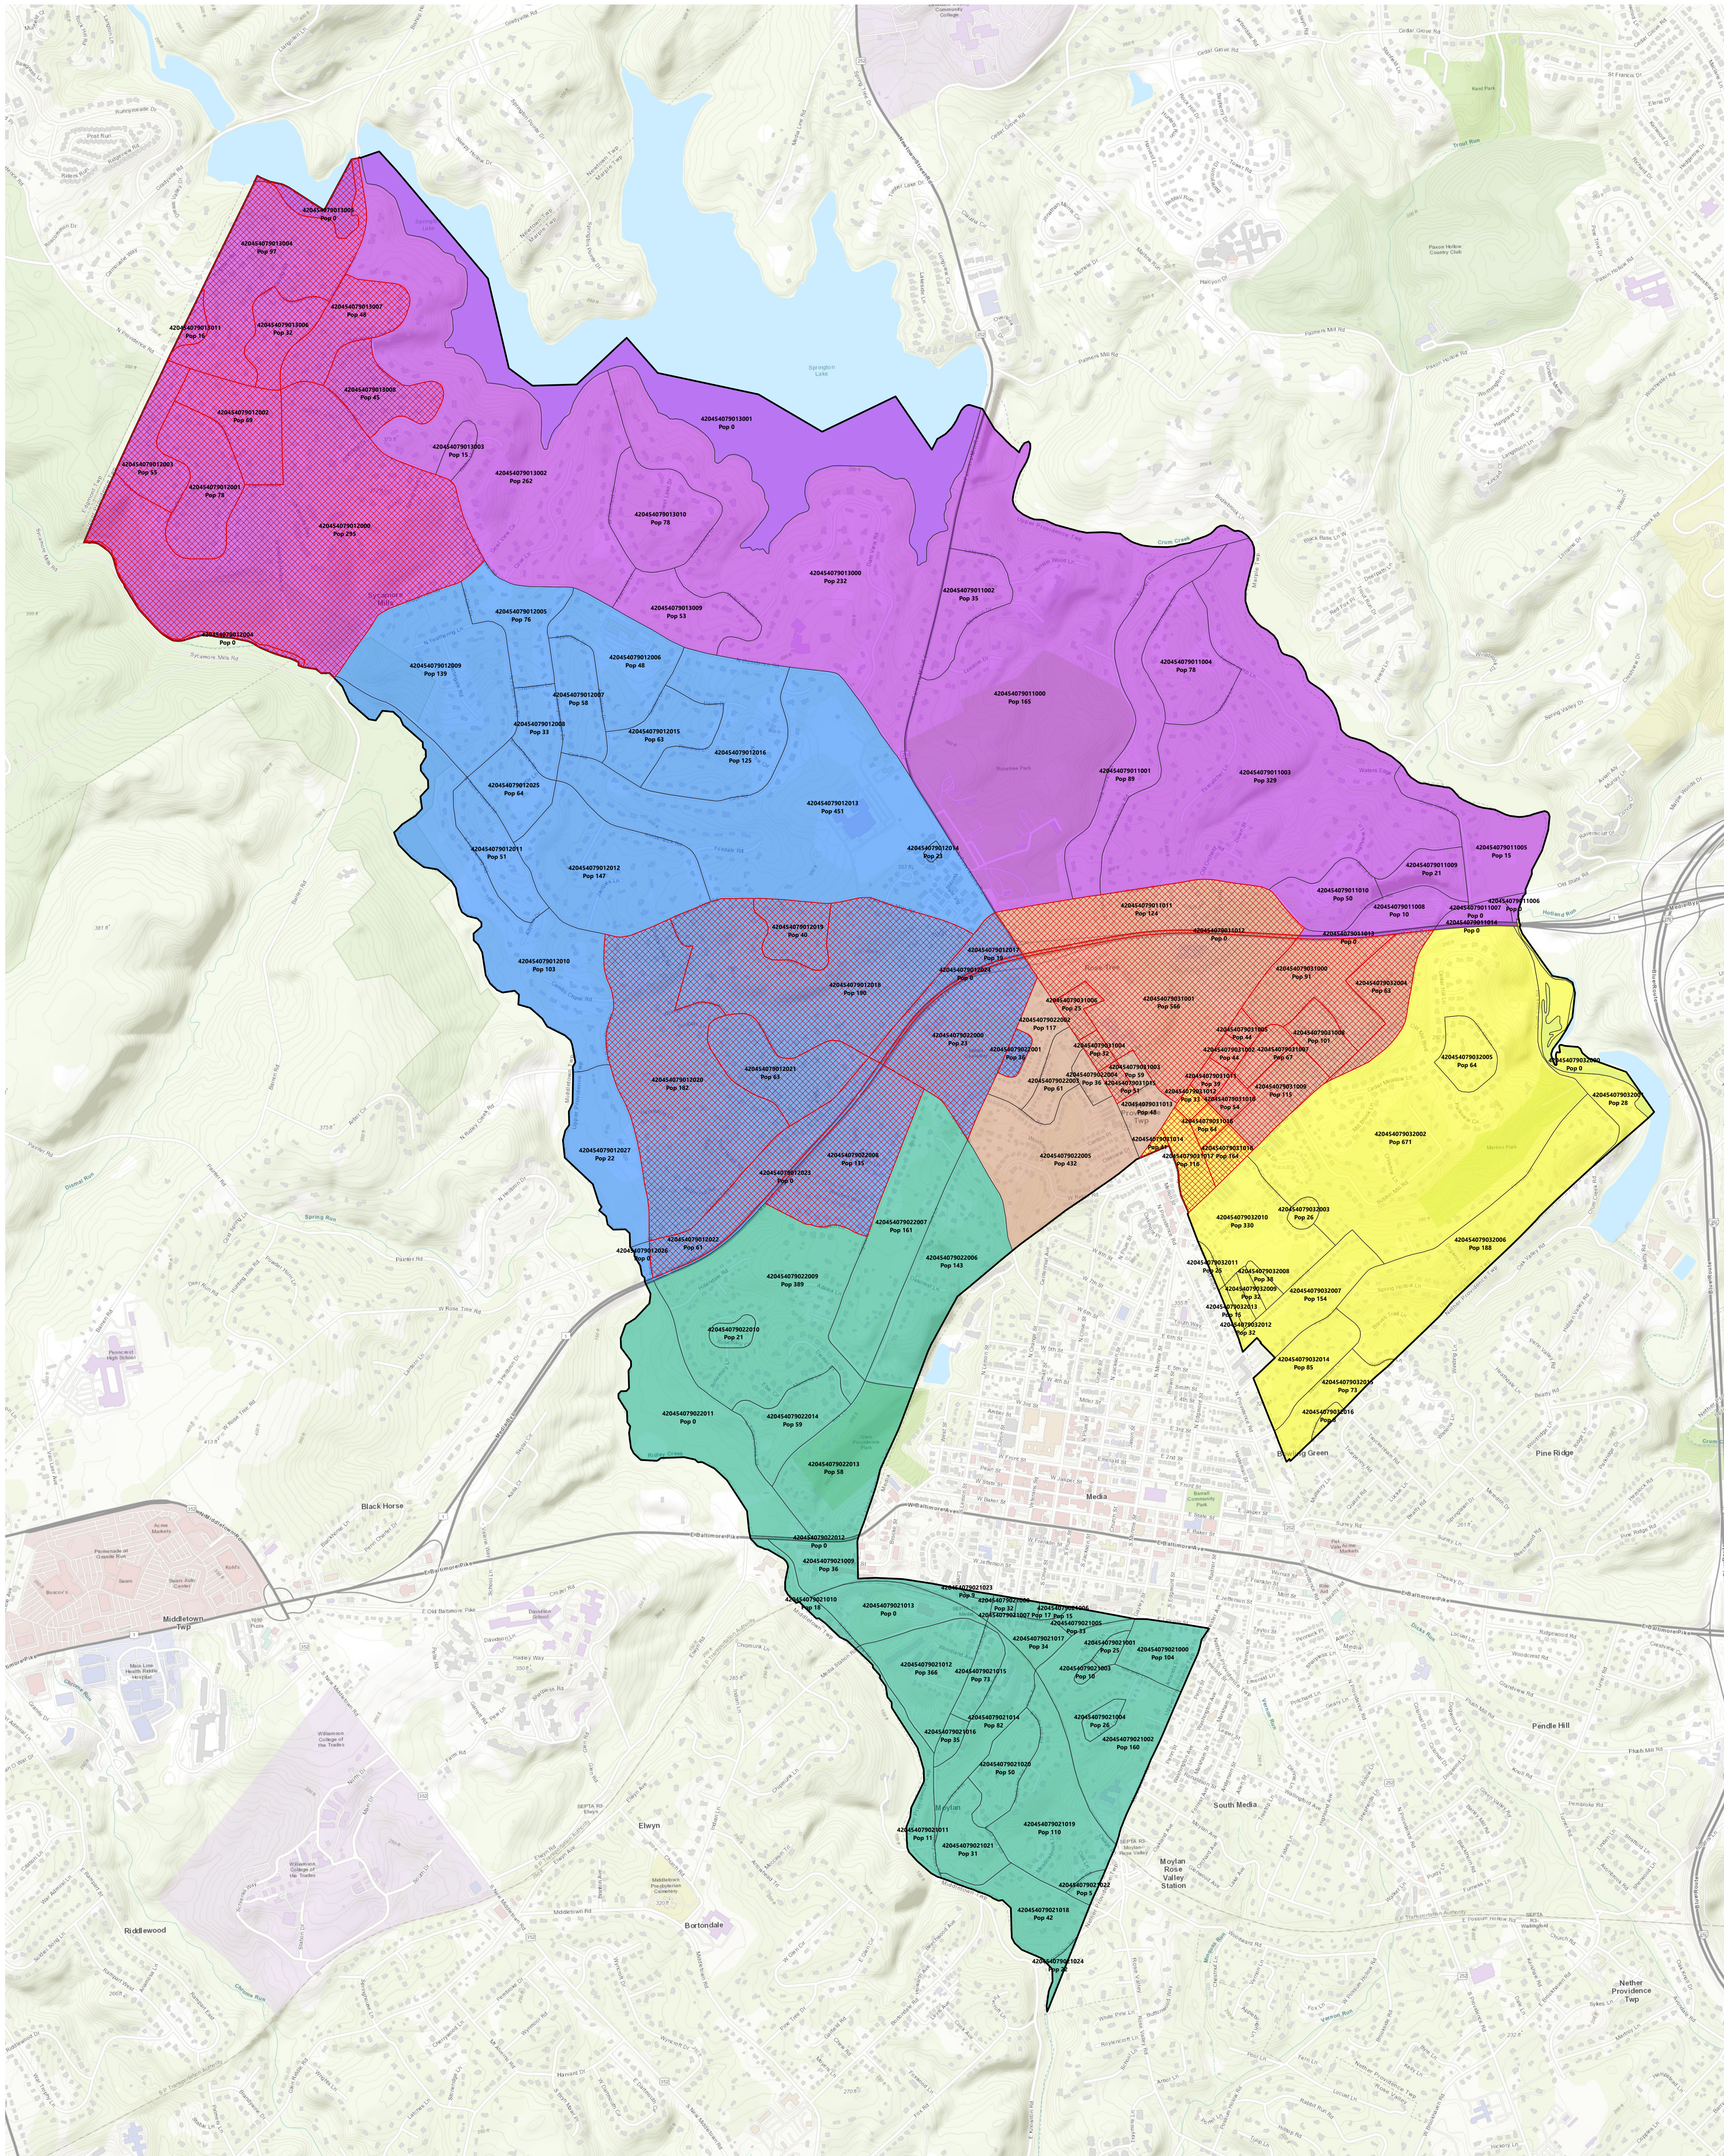

Upper Providence Township

Redistricting Map Proposal 2

Proposed Districts

- 1
- 2
- 3
- 4
- 5

Census Blocks Change Districts

500
US Feet