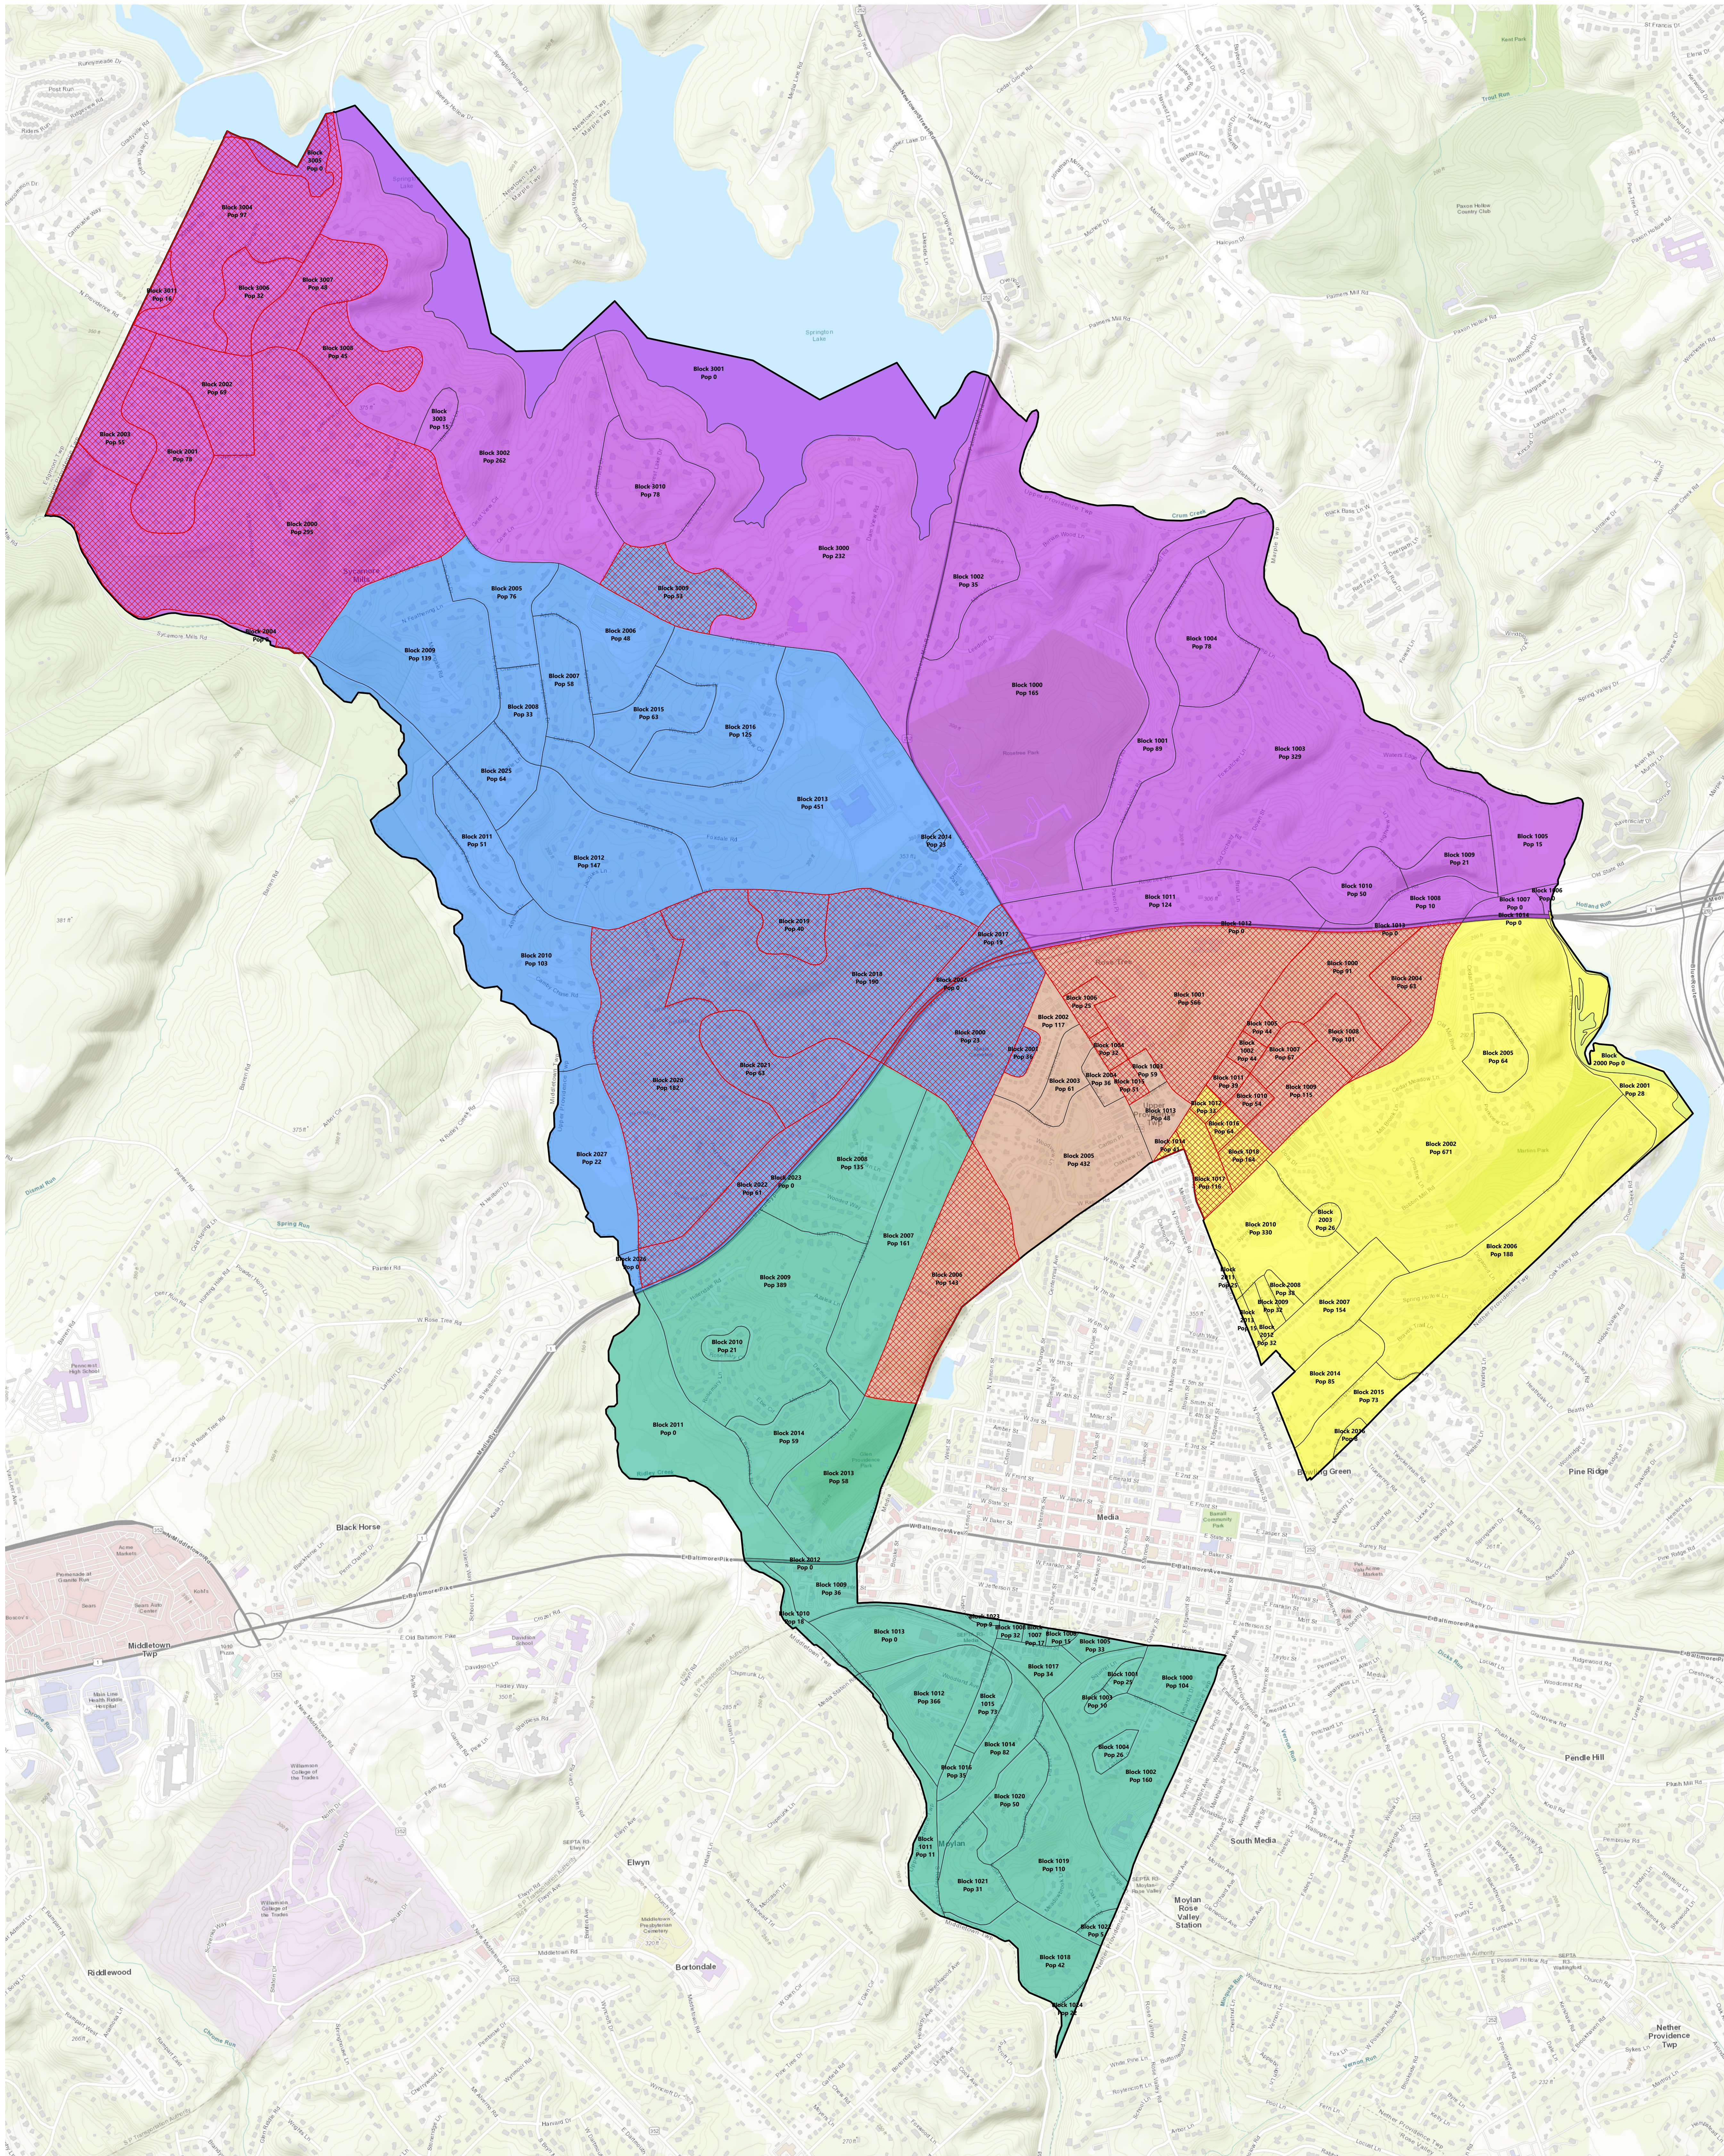

Upper Providence Township

Redistricting Map Proposal 1

Proposed Districts

- 1
- 2
- 3
- 4
- 5

Census Blocks Changed Districts

500
US Feet