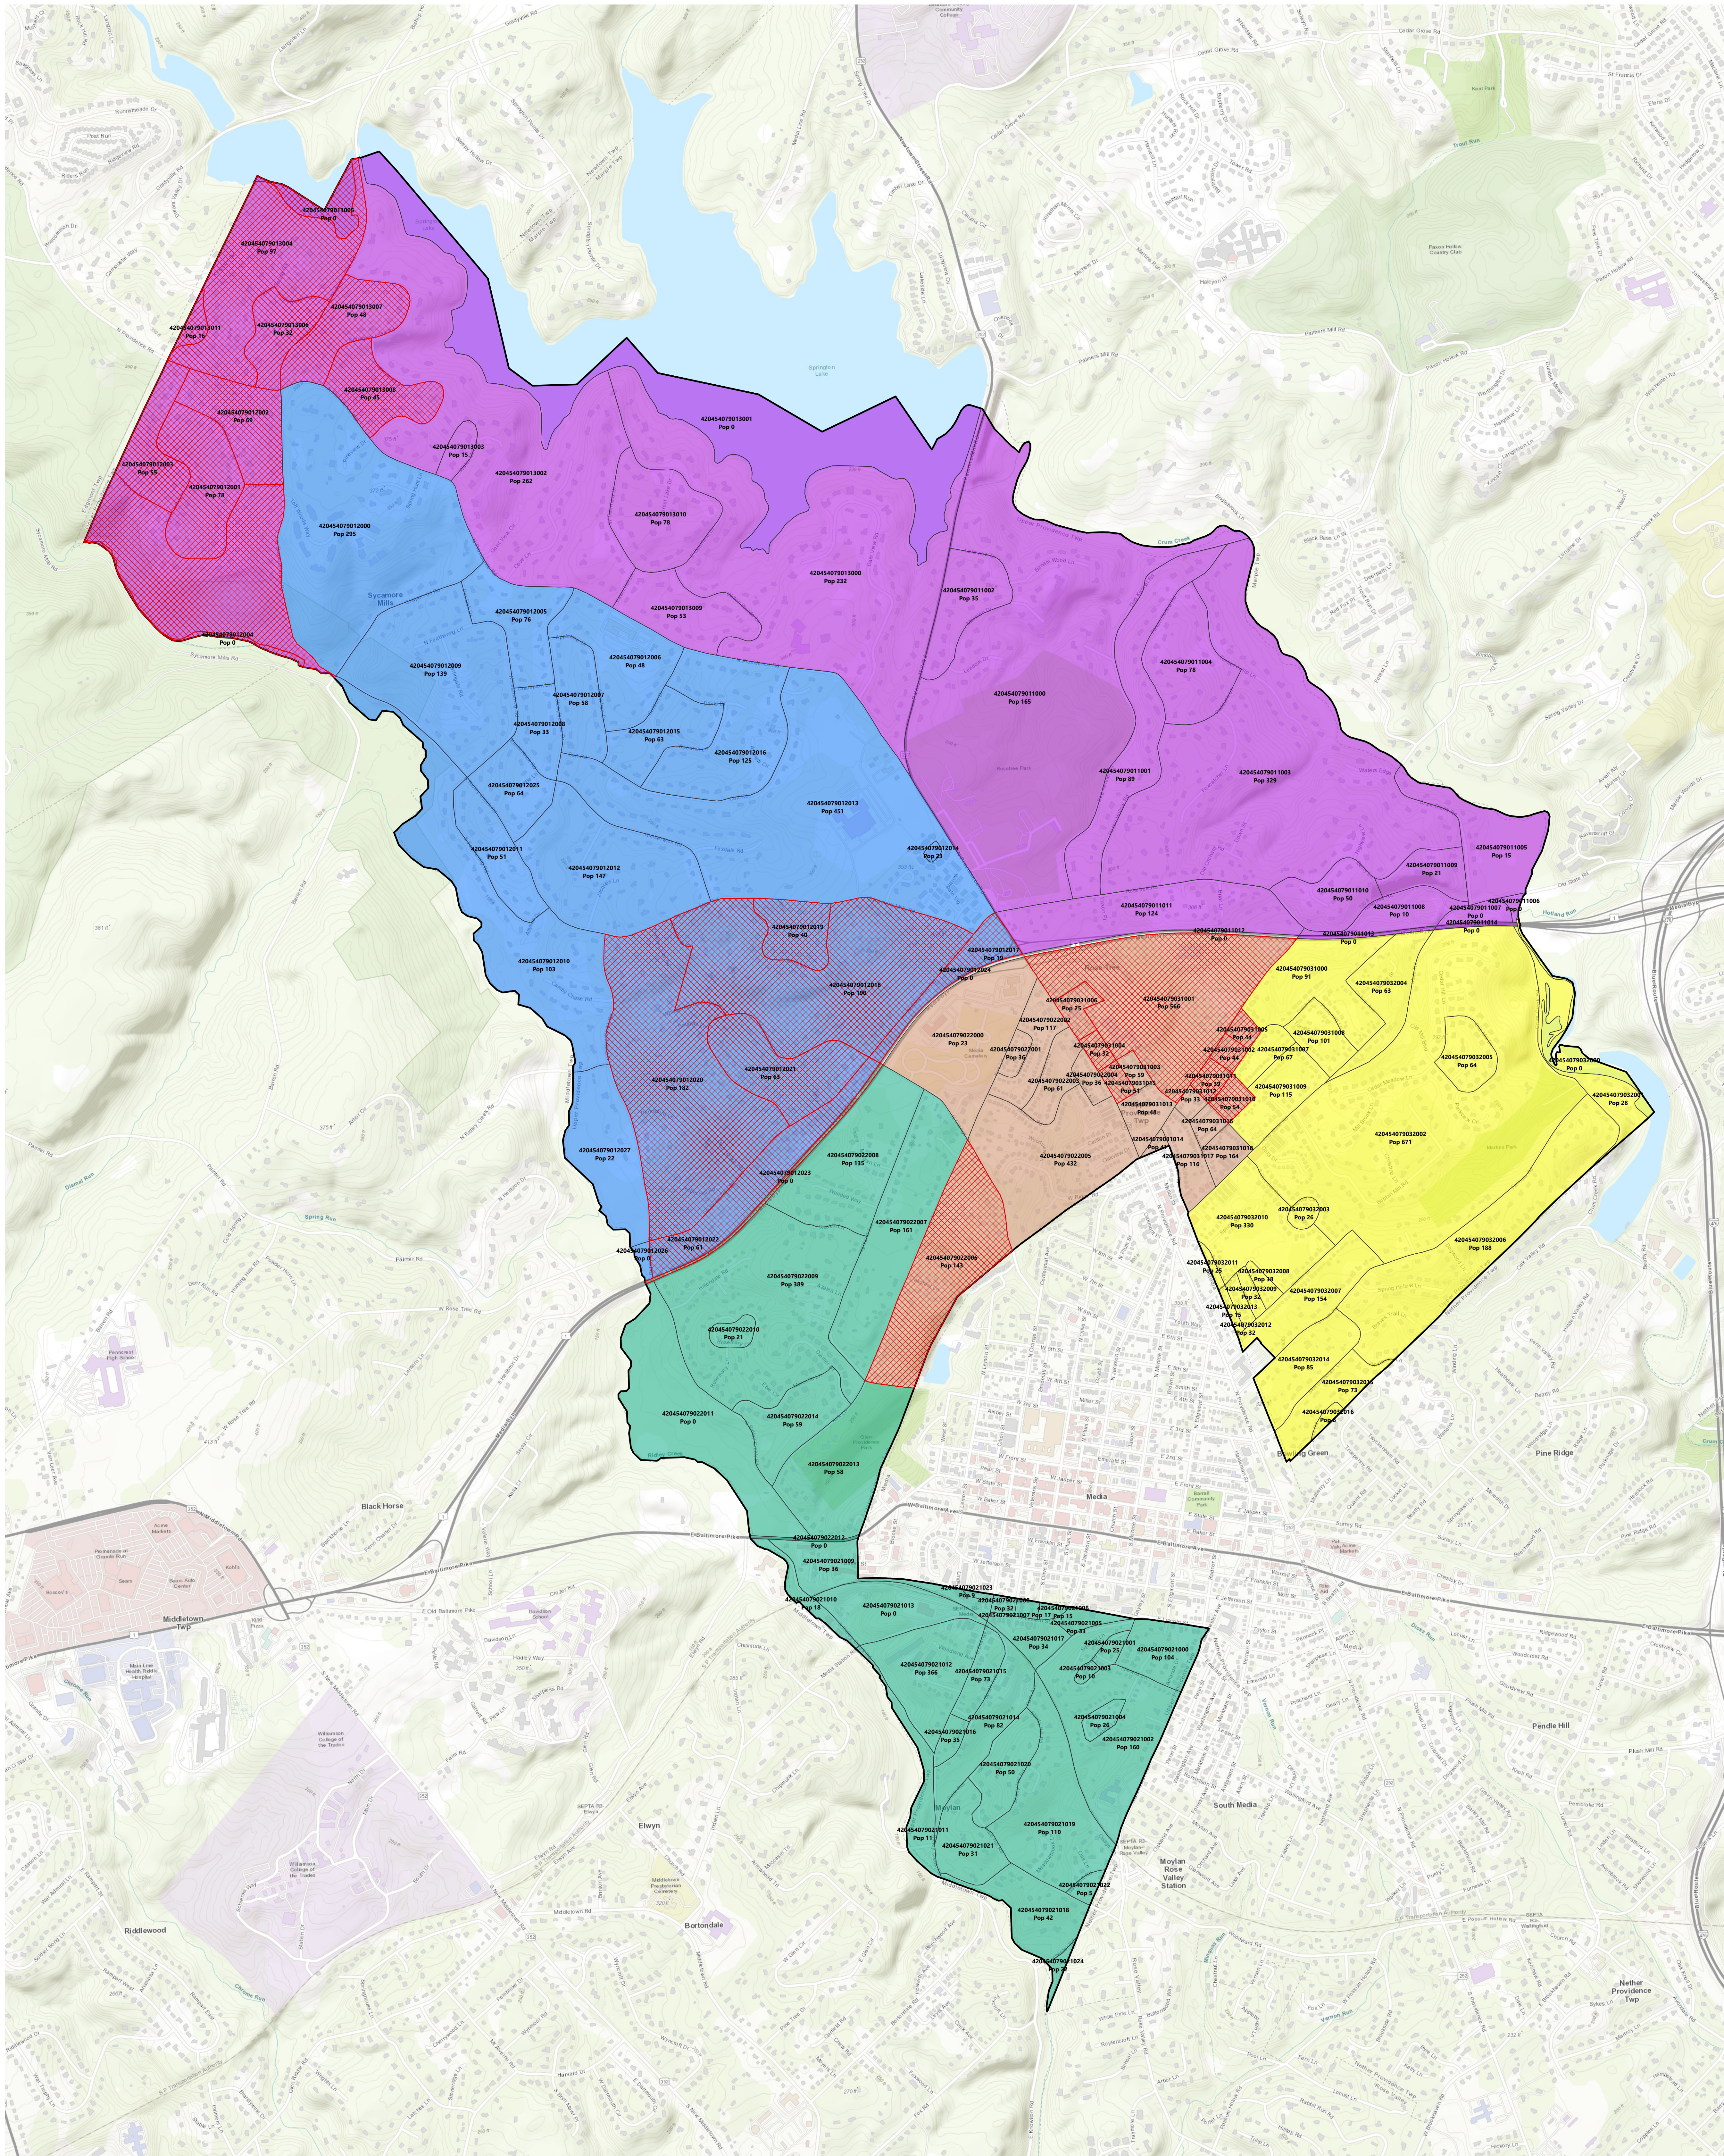

Upper Providence Township

Redistricting Map Proposal 8

500 US Feet

North Arrow

Disclaimer: This map is for analytical purposes only. The reliability of this map depends on the accuracy of the underlying data sources which have not been verified. It is not a Legal Survey, nor is it intended to be or replace a Legal Survey.

Notes: All proposed voting districts were created from US Census Bureau's 2020 Block boundaries.

Source: Upper Providence Township, US Census Bureau 2020 Data.