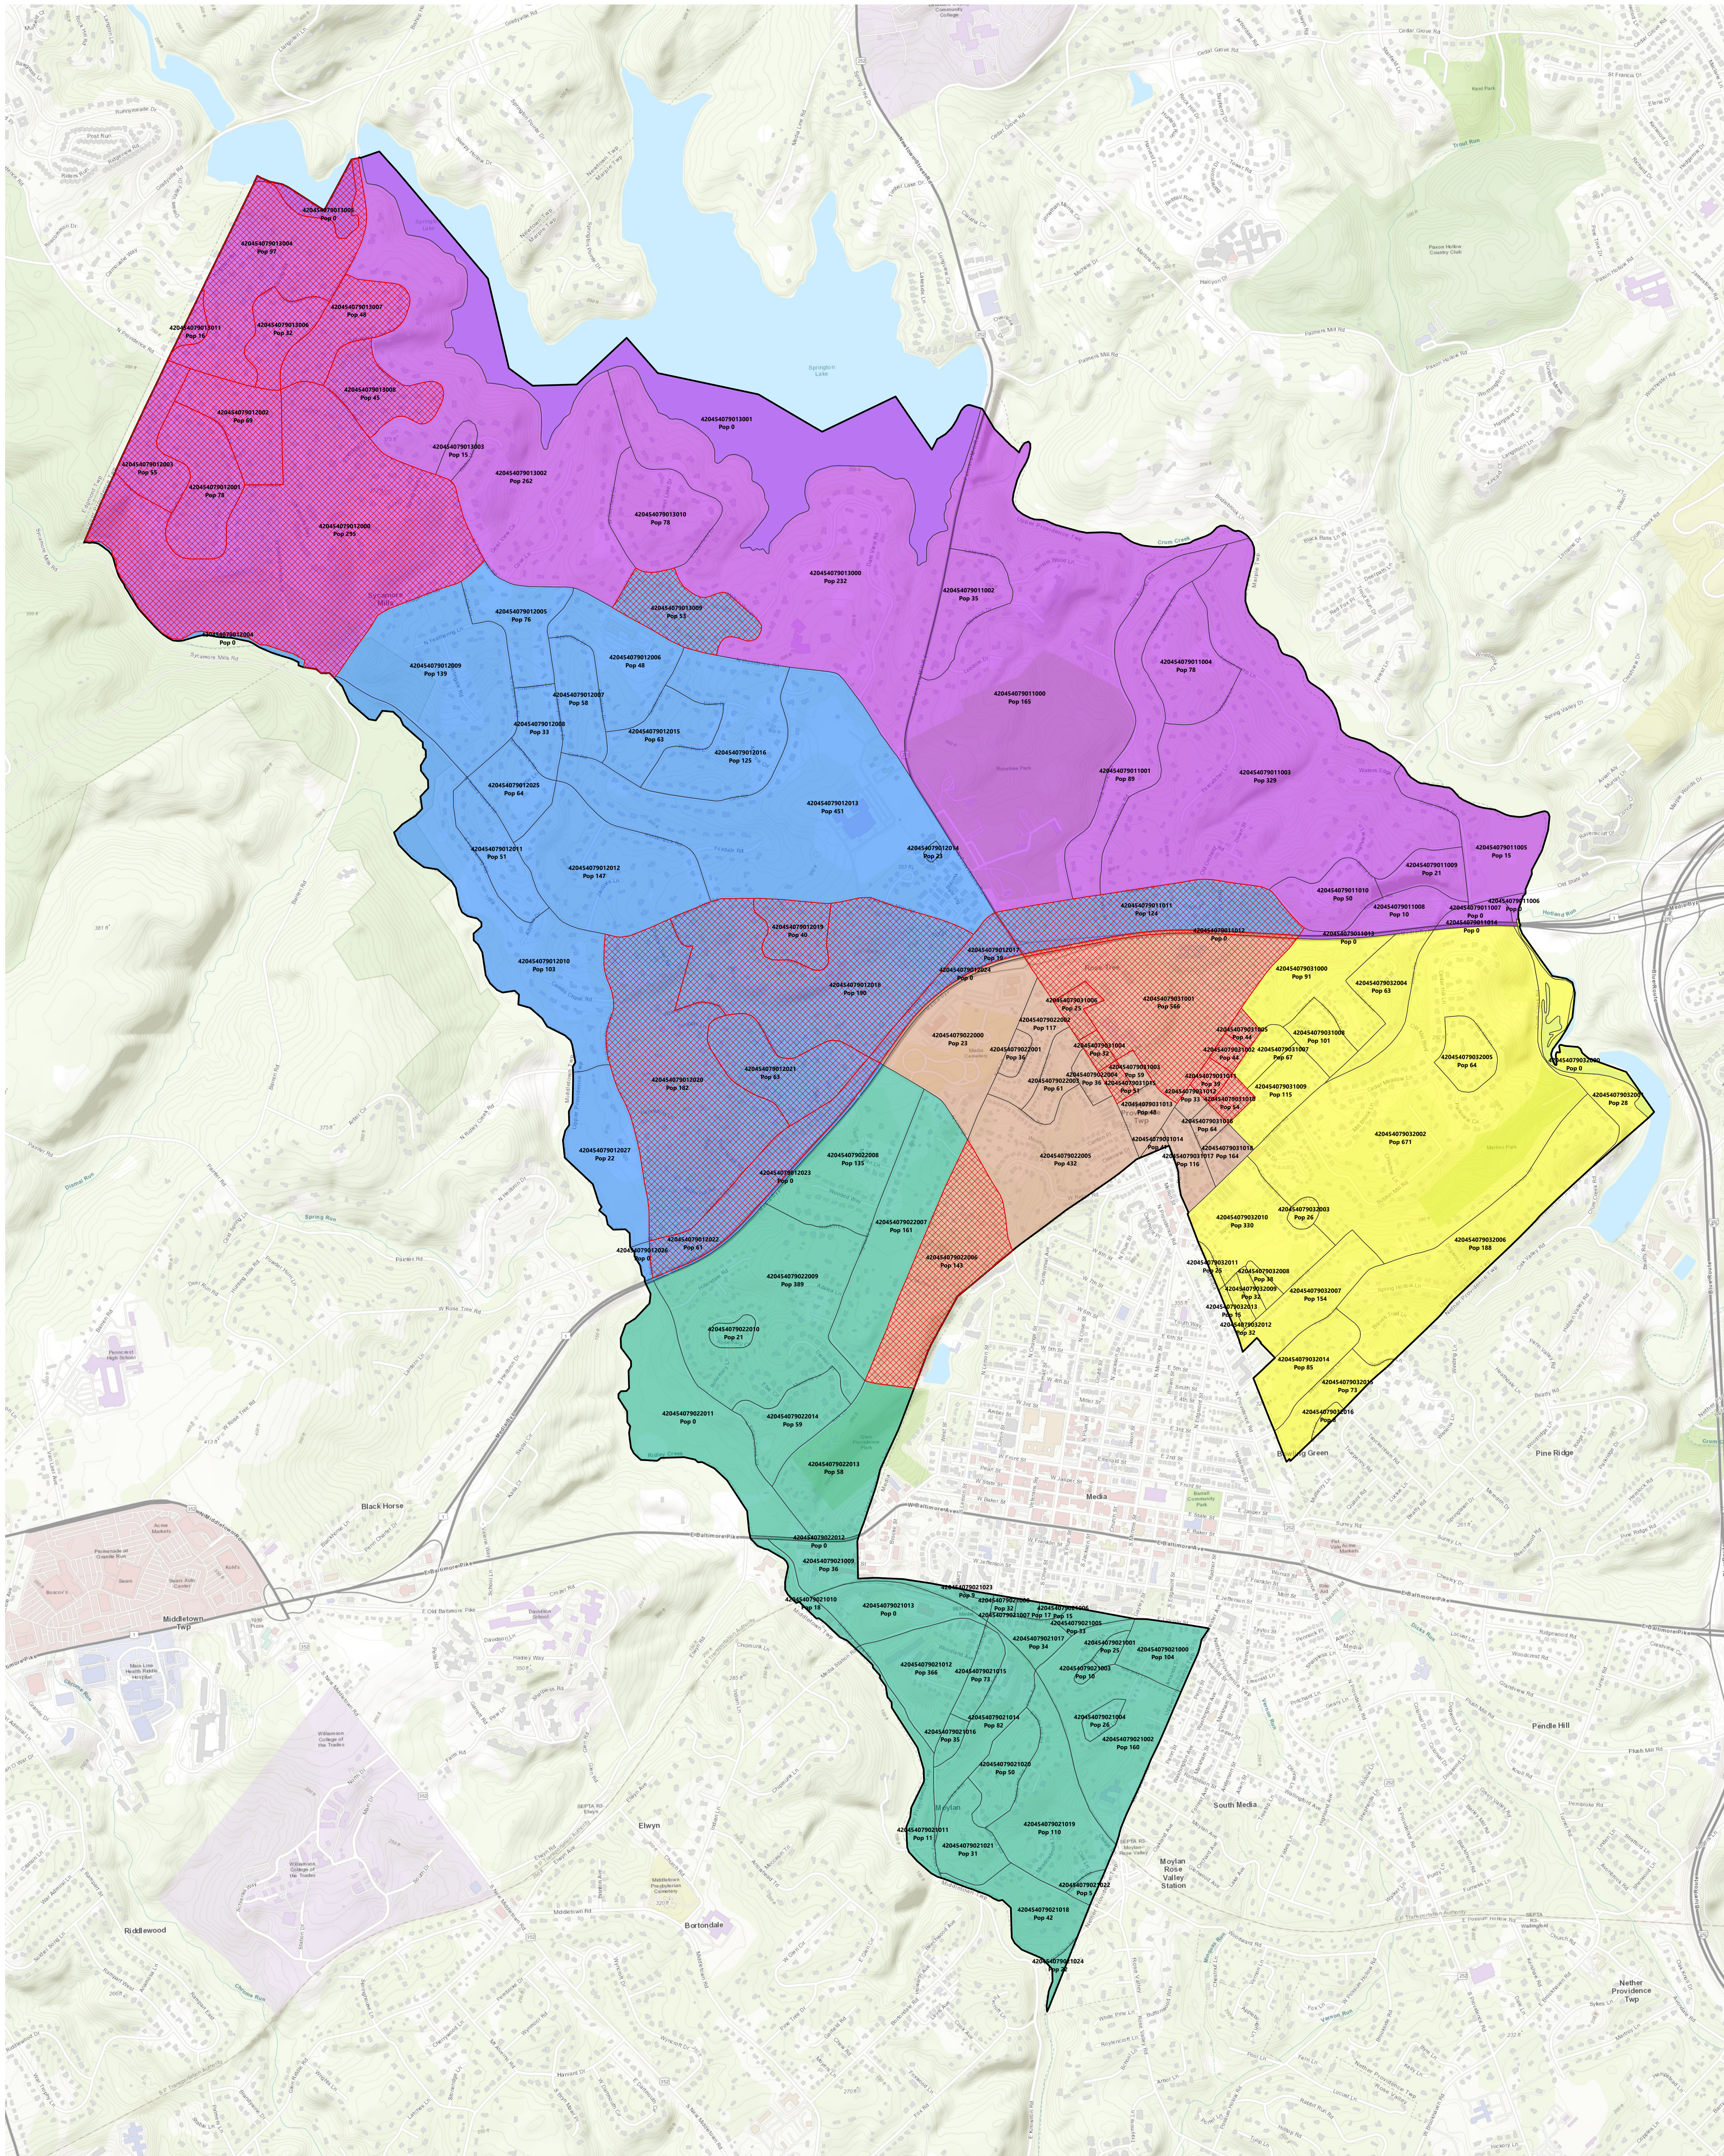

Upper Providence Township

Redistricting Map Proposal 6

Proposed Districts

Census Blocks Changed Districts