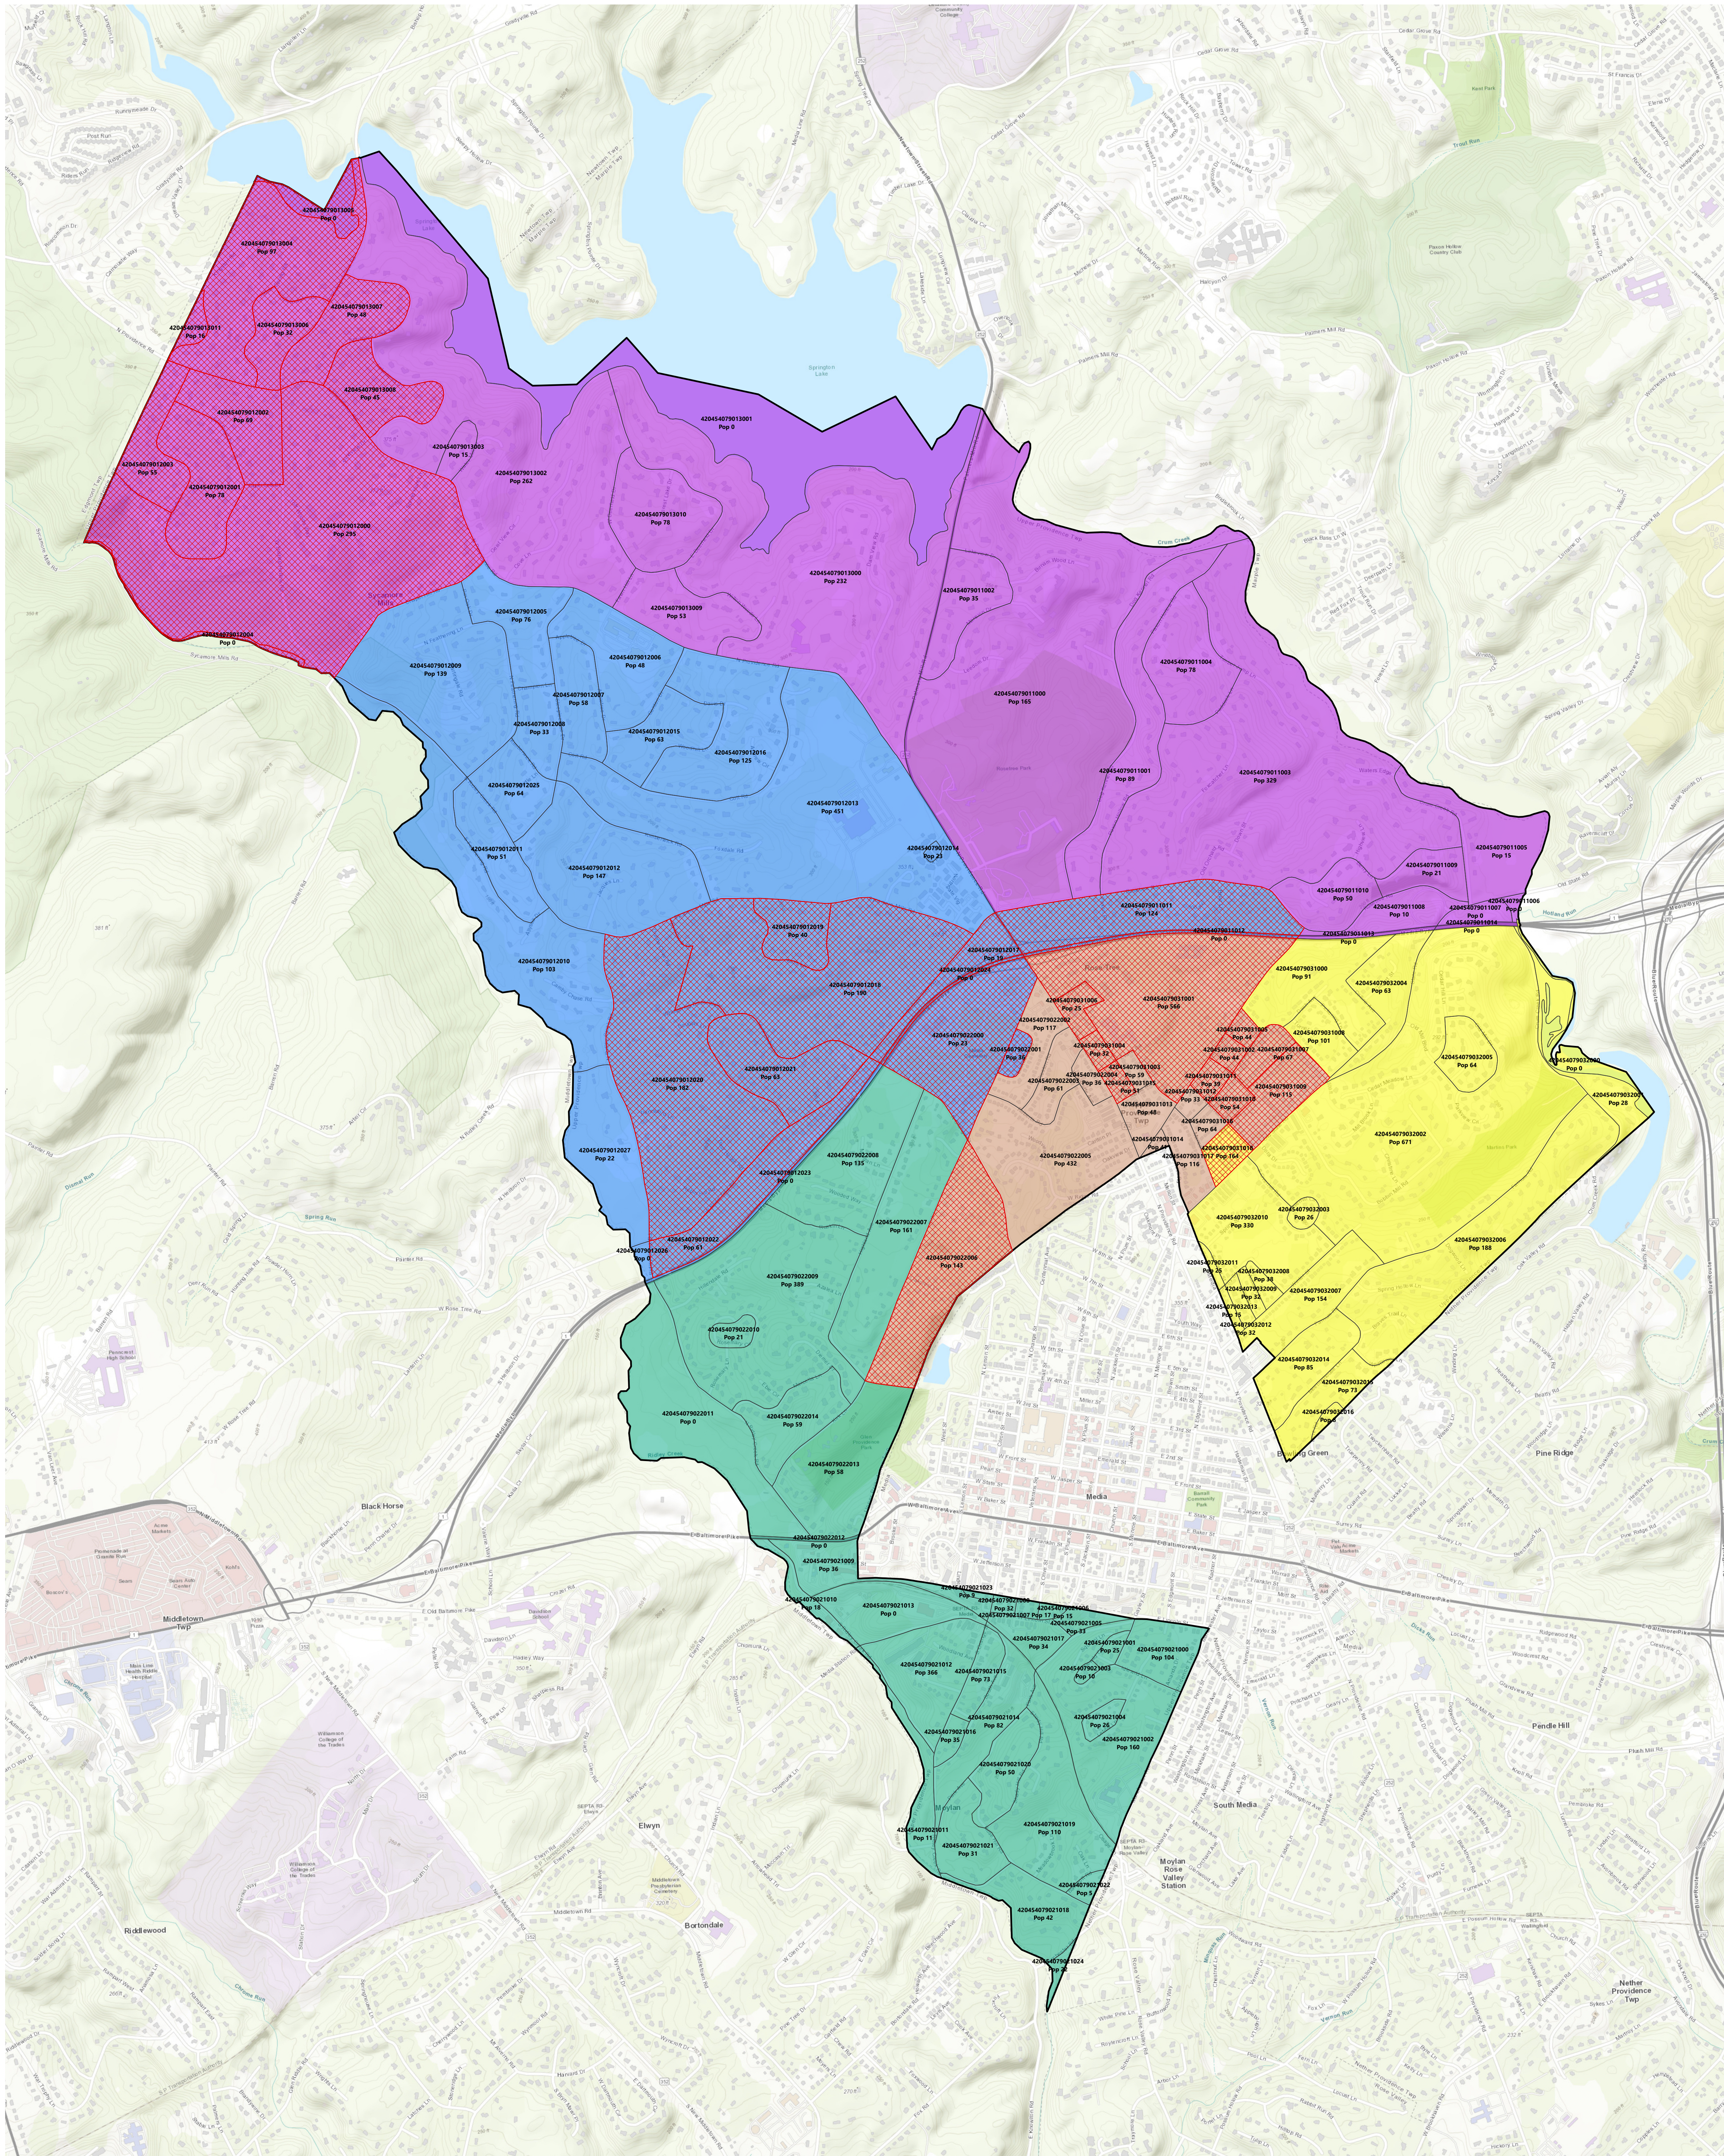

Upper Providence Township

Redistricting Map Proposal 4

Proposed Districts